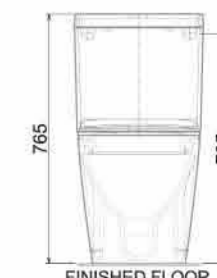

Venus suites

Claytan®

WC 4509 S&P C/W LC 3029D BIBO

Available Colours

6/3 Litres, 4.5/3 Litres
 BO / S Trap rough-in : 260mm
 HO / P Trap height : 190mm

PLAN / TOP ELEVATION

SIDE ELEVATION

FRONT ELEVATION

WC 4709 P Back To Wall

Available Colours

4.5/6 Litres
 HO / P Trap height : 190mm
 Available in top / back inlet

PLAN / TOP ELEVATION

SIDE ELEVATION

FRONT ELEVATION

WH 4809 Wall Hung

Available Colours

4.5/6 Litres
 HO / P Trap height : 220mm
 Available in back inlet only

PLAN / TOP ELEVATION

SIDE ELEVATION

FRONT ELEVATION

www.claytangroup.com

proudly 100% malaysian made

Claytan®
a subsidiary of **Clayton**