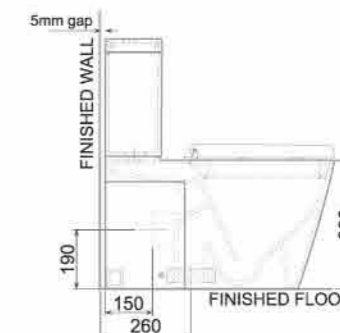

Venus suites

Claytan®

WC 4509 S&P C/W LC 3029D BIBO

Available Colours

6/3 Litres, 4.5/3 Litres
 BO / S Trap rough-in : 260mm
 HO / P Trap height : 190mm

PLAN / TOP ELEVATION

SIDE ELEVATION

FRONT ELEVATION

WC 4709 P Back To Wall

Available Colours

4.5/6 Litres
 HO / P Trap height : 190mm
 Available in top / back inlet

PLAN / TOP ELEVATION

SIDE ELEVATION

FRONT ELEVATION

WH 4809 Wall Hung

Available Colours

4.5/6 Litres
 HO / P Trap height : 220mm
 Available in back inlet only

PLAN / TOP ELEVATION

SIDE ELEVATION

FRONT ELEVATION

www.claytangroup.com

proudly 100% malaysian made

Claytan®
a subsidiary of **Clayton**