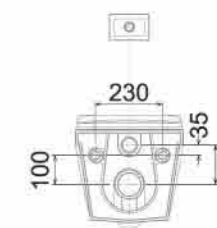

Venus suites

Claytan®

WC 4509 S&P C/W LC 3029D BIBO

Available Colours

6/3 Litres, 4.5/3 Litres
 BO / S Trap rough-in : 260mm
 HO / P Trap height : 190mm

PLAN / TOP ELEVATION

SIDE ELEVATION

FRONT ELEVATION

WC 4709 P Back To Wall

Available Colours

4.5/6 Litres
 HO / P Trap height : 190mm
 Available in top / back inlet

PLAN / TOP ELEVATION

SIDE ELEVATION

FRONT ELEVATION

WH 4809 Wall Hung

Available Colours

4.5/6 Litres
 HO / P Trap height : 220mm
 Available in back inlet only

PLAN / TOP ELEVATION

SIDE ELEVATION

FRONT ELEVATION

www.claytangroup.com

proudly 100% malaysian made

Claytan®
a subsidiary of **Clayton**