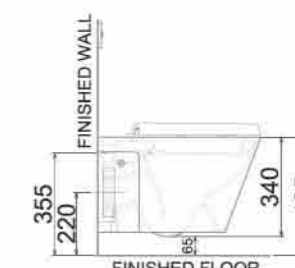

Venus suites

Claytan®

WC 4509 S&P C/W LC 3029D BIBO

Available Colours

6/3 Litres, 4.5/3 Litres
 BO / S Trap rough-in : 260mm
 HO / P Trap height : 190mm

PLAN / TOP ELEVATION

SIDE ELEVATION

FRONT ELEVATION

WC 4709 P Back To Wall

Available Colours

4.5/6 Litres
 HO / P Trap height : 190mm
 Available in top / back inlet

PLAN / TOP ELEVATION

SIDE ELEVATION

FRONT ELEVATION

WH 4809 Wall Hung

Available Colours

4.5/6 Litres
 HO / P Trap height : 220mm
 Available in back inlet only

PLAN / TOP ELEVATION

SIDE ELEVATION

FRONT ELEVATION

www.claytangroup.com

proudly 100% malaysian made

Claytan®
a subsidiary of **Clayton**