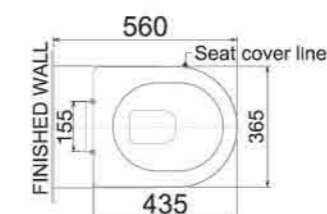

Venus suites

Claytan®

WC 4509 S&P C/W LC 3029D BIBO

Available Colours

6/3 Litres, 4.5/3 Litres
 BO / S Trap rough-in : 260mm
 HO / P Trap height : 190mm

PLAN / TOP ELEVATION

SIDE ELEVATION

FRONT ELEVATION

WC 4709 P Back To Wall

Available Colours

4.5/6 Litres
 HO / P Trap height : 190mm
 Available in top / back inlet

PLAN / TOP ELEVATION

SIDE ELEVATION

FRONT ELEVATION

WH 4809 Wall Hung

Available Colours

4.5/6 Litres
 HO / P Trap height : 220mm
 Available in back inlet only

PLAN / TOP ELEVATION

SIDE ELEVATION

FRONT ELEVATION

www.claytangroup.com

proudly 100% malaysian made

Claytan®
a subsidiary of **Clayton**