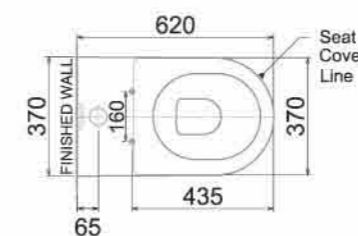

Venus suites

Claytan®

WC 4509 S&P C/W LC 3029D BIBO

Available Colours

6/3 Litres, 4.5/3 Litres
 BO / S Trap rough-in : 260mm
 HO / P Trap height : 190mm

PLAN / TOP ELEVATION

SIDE ELEVATION

FRONT ELEVATION

WC 4709 P Back To Wall

Available Colours

4.5/6 Litres
 HO / P Trap height : 190mm
 Available in top / back inlet

PLAN / TOP ELEVATION

SIDE ELEVATION

FRONT ELEVATION

WH 4809 Wall Hung

Available Colours

4.5/6 Litres
 HO / P Trap height : 220mm
 Available in back inlet only

PLAN / TOP ELEVATION

SIDE ELEVATION

FRONT ELEVATION

www.claytangroup.com

proudly 100% malaysian made

Claytan®
a subsidiary of **Clayton**