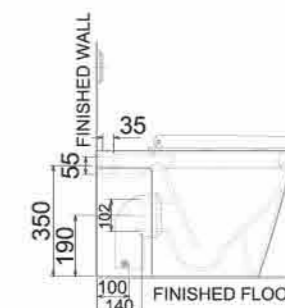

Venus suites

Claytan®

WC 4509 S&P C/W LC 3029D BIBO

Available Colours

6/3 Litres, 4.5/3 Litres
 BO / S Trap rough-in : 260mm
 HO / P Trap height : 190mm

PLAN / TOP ELEVATION

SIDE ELEVATION

FRONT ELEVATION

WC 4709 P Back To Wall

Available Colours

4.5/6 Litres
 HO / P Trap height : 190mm
 Available in top / back inlet

PLAN / TOP ELEVATION

SIDE ELEVATION

FRONT ELEVATION

WH 4809 Wall Hung

Available Colours

4.5/6 Litres
 HO / P Trap height : 220mm
 Available in back inlet only

PLAN / TOP ELEVATION

SIDE ELEVATION

FRONT ELEVATION

www.claytangroup.com

proudly 100% malaysian made

Claytan®
a subsidiary of **Clayton**